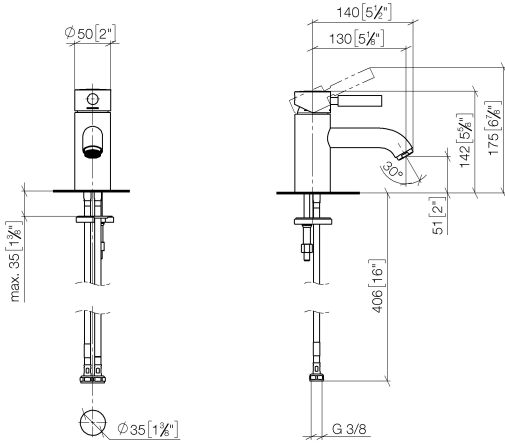

## EDITION PRO GRANDE Single-lever basin mixer without pop-up waste - Chrome

---

33 522 626

- 130mm projection
- fixed spout
- circular, air-enriched flow
- height of mixer 142 mm
- height up to aerator 51 mm
- hole diameter 35 mm
- 2x screw-in M 10 x 1 pressure hose, leak-tested
- max. flow 7 l/min
- lead-free

## EDITION PRO GRANDE Single-lever basin mixer without pop-up waste - Chrome

33 522 626  
mm [inches]

### Flow rate chart

### Certificates

WRAS\_1805123. LGA\_9389.

**EDITION PRO GRANDE Single-lever basin mixer without pop-up waste -  
Chrome**

33 522 626

**Spare parts list**

No.	Item Number	Name	Quantity used	Delivery time
1	90 20 62 047 00-00	handle	1	10
2	09 28 30 016-00	cover	1	10
3	09 14 10 134 90	seal	1	2
4	90 15 05 045 00 90	cartridge	1	2
5	09 14 10 003 90	seal	1	2
6	09 24 04 025 10 90	nipple	1	2
7	90 31 11 030 00 90	pin	1	2
8	09 11 06 063 10-00	spout	1	10
9	90 23 01 118 01-00	aerator	1	10
10	04 30 04 104 00 90	hose	2	2
11	04 30 11 038 00 90	fixing set	1	2
12	09 31 11 012 90	pin	1	2