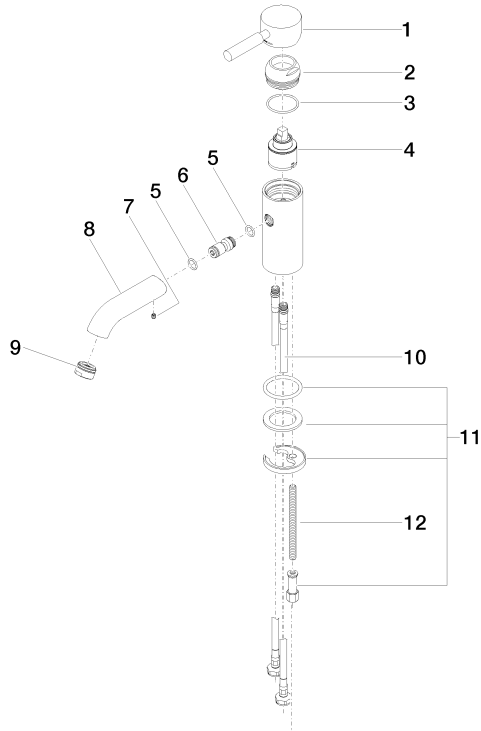

## EDITION PRO GRANDE Single-lever basin mixer without pop-up waste - Chrome

---

33 522 626

- 130mm projection
- fixed spout
- circular, air-enriched flow
- height of mixer 142 mm
- height up to aerator 51 mm
- hole diameter 35 mm
- 2x screw-in M 10 x 1 pressure hose, leak-tested
- max. flow 7 l/min
- lead-free

## EDITION PRO GRANDE Single-lever basin mixer without pop-up waste - Chrome

33 522 626  
mm [inches]

### Flow rate chart

### Certificates

WRAS\_1805123. LGA\_9389.

**EDITION PRO GRANDE Single-lever basin mixer without pop-up waste -  
Chrome**

33 522 626

**Spare parts list**

No.	Item Number	Name	Quantity used	Delivery time
1	90 20 62 047 00-00	handle	1	10
2	09 28 30 016-00	cover	1	10
3	09 14 10 134 90	seal	1	2
4	90 15 05 045 00 90	cartridge	1	2
5	09 14 10 003 90	seal	1	2
6	09 24 04 025 10 90	nipple	1	2
7	90 31 11 030 00 90	pin	1	2
8	09 11 06 063 10-00	spout	1	10
9	90 23 01 118 01-00	aerator	1	10
10	04 30 04 104 00 90	hose	2	2
11	04 30 11 038 00 90	fixing set	1	2
12	09 31 11 012 90	pin	1	2